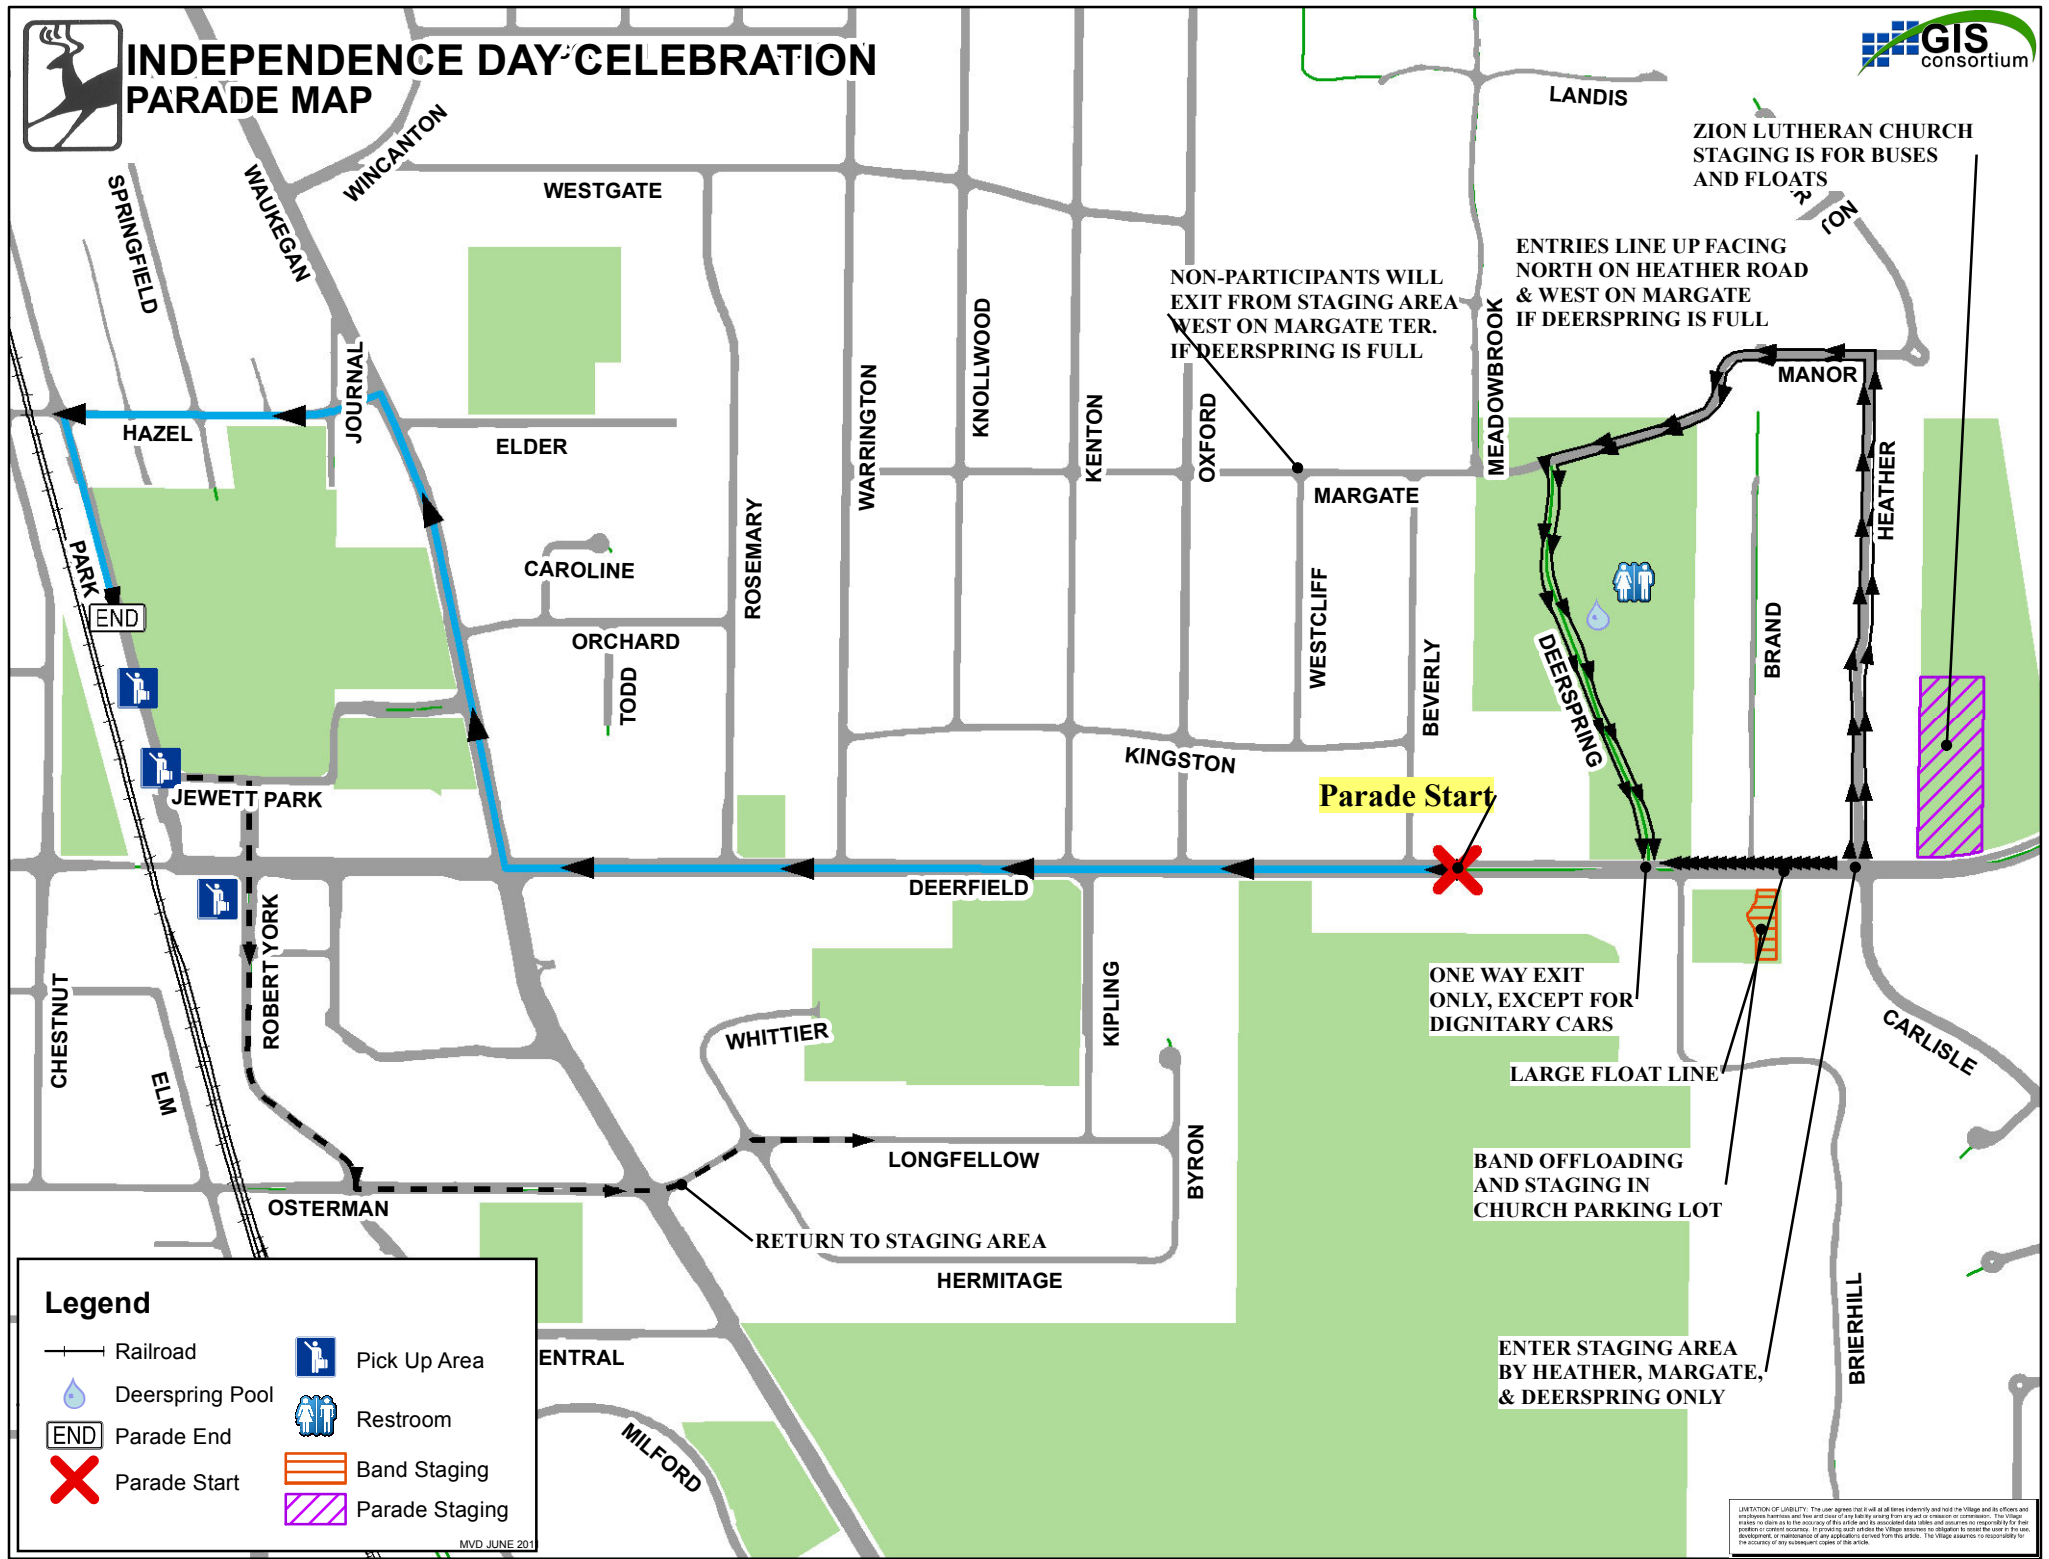

INDEPENDENCE DAY CELEBRATION PARADE MAP

Legend

	Railroad		Pick Up Area
	Deerspring Pool		Restroom
	Parade End		Band Staging
	Parade Start		Parade Staging