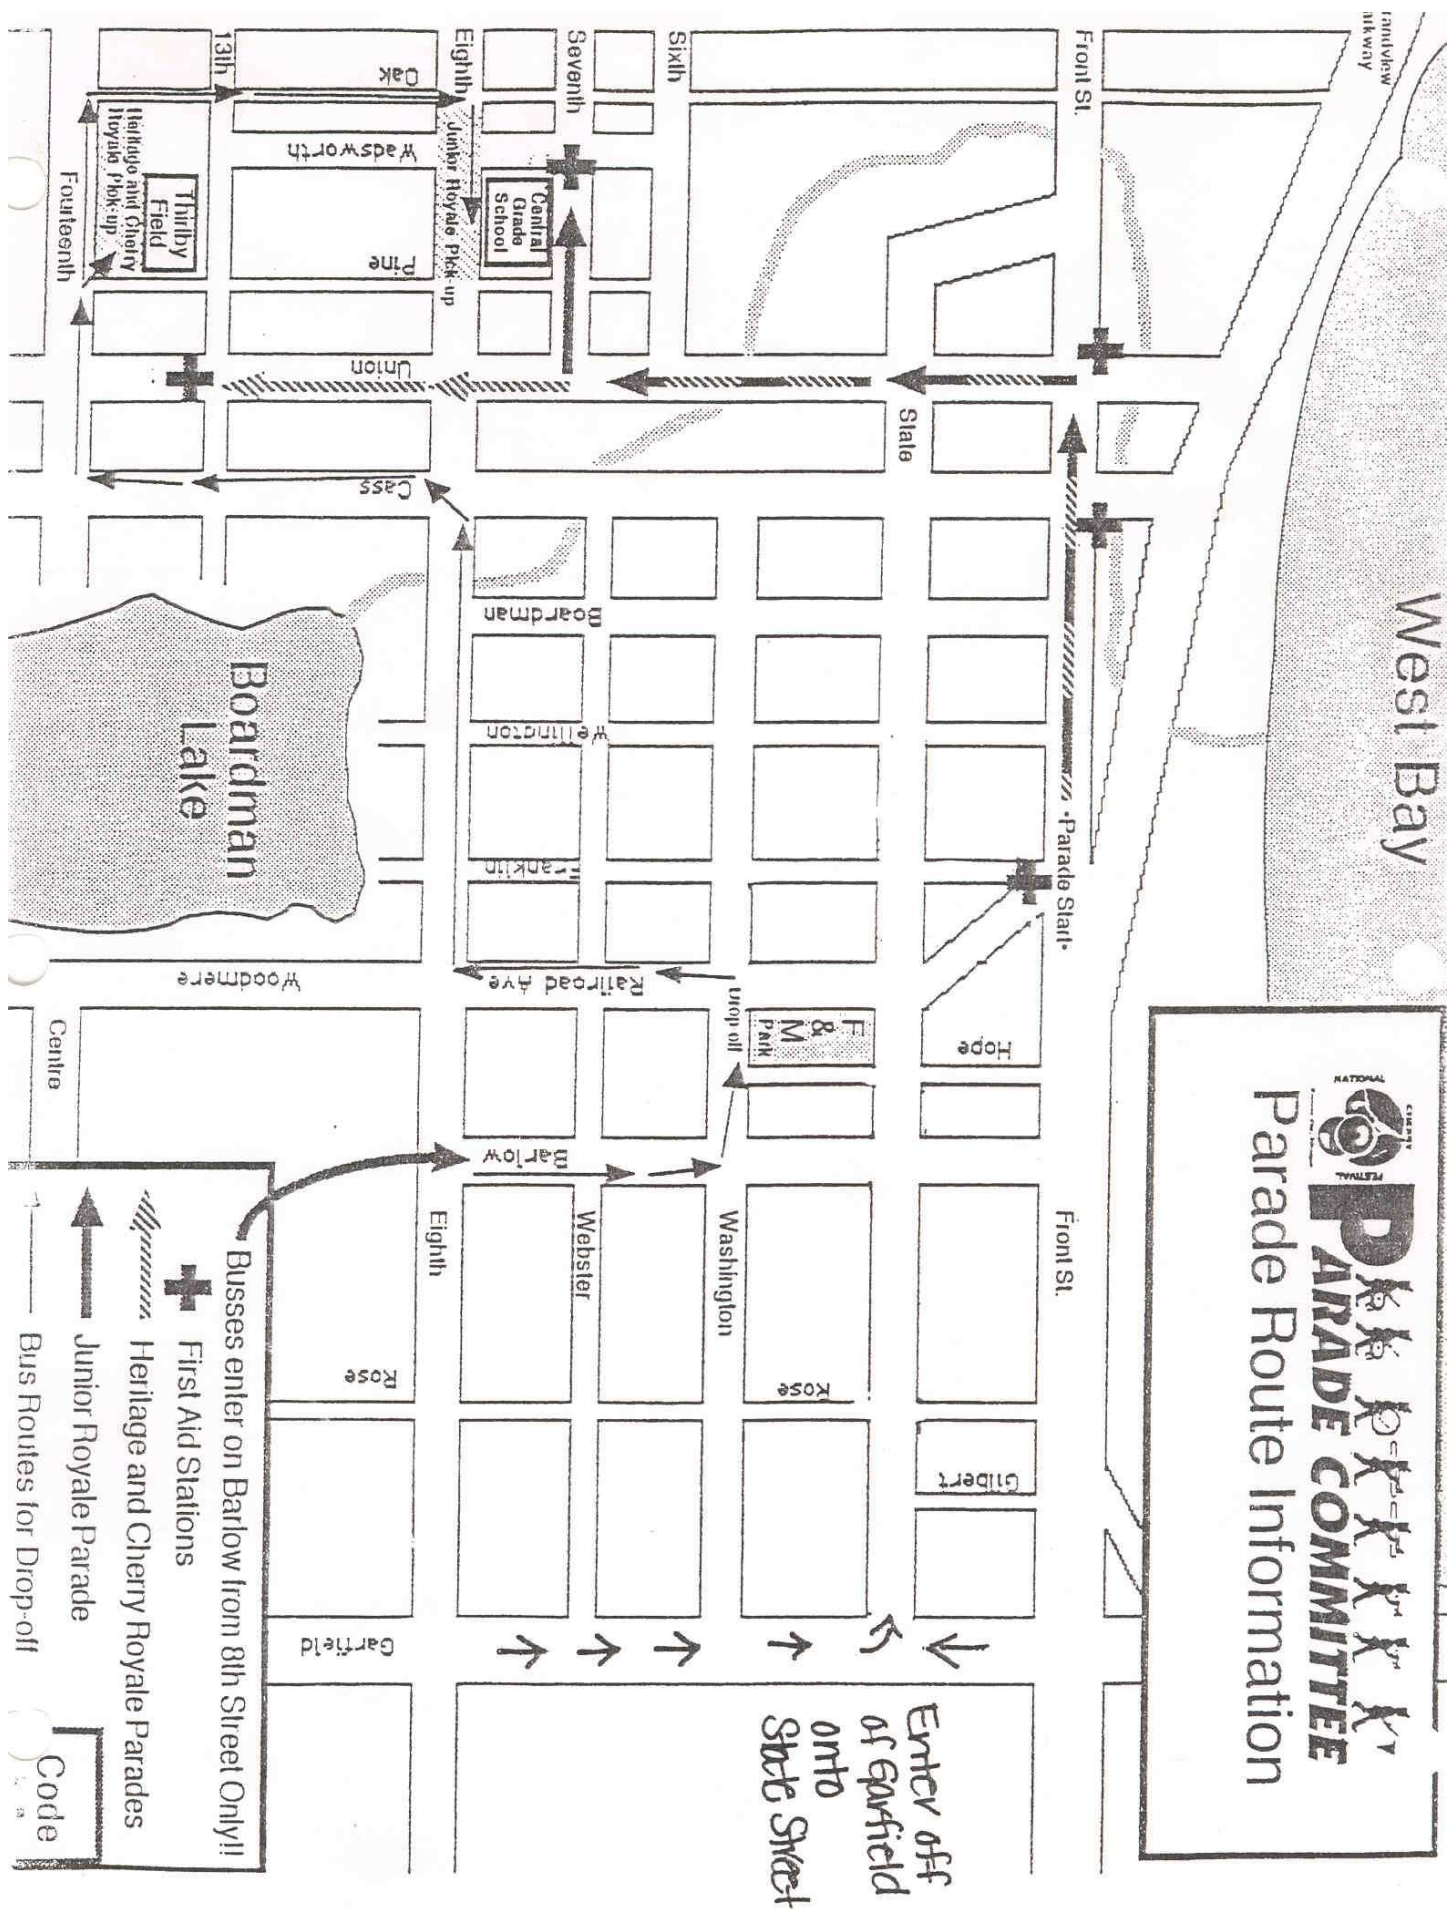

West Bay

NATIONAL PARADE COMMITTEE Parade Route Information

Enter off
of Garfield
onto
State Street

Buses enter on Barlow from 8th Street Only!!

- ✚ First Aid Stations
- Heritage and Cherry Royale Parades
- Junior Royale Parade
- Bus Routes for Drop-off

Code