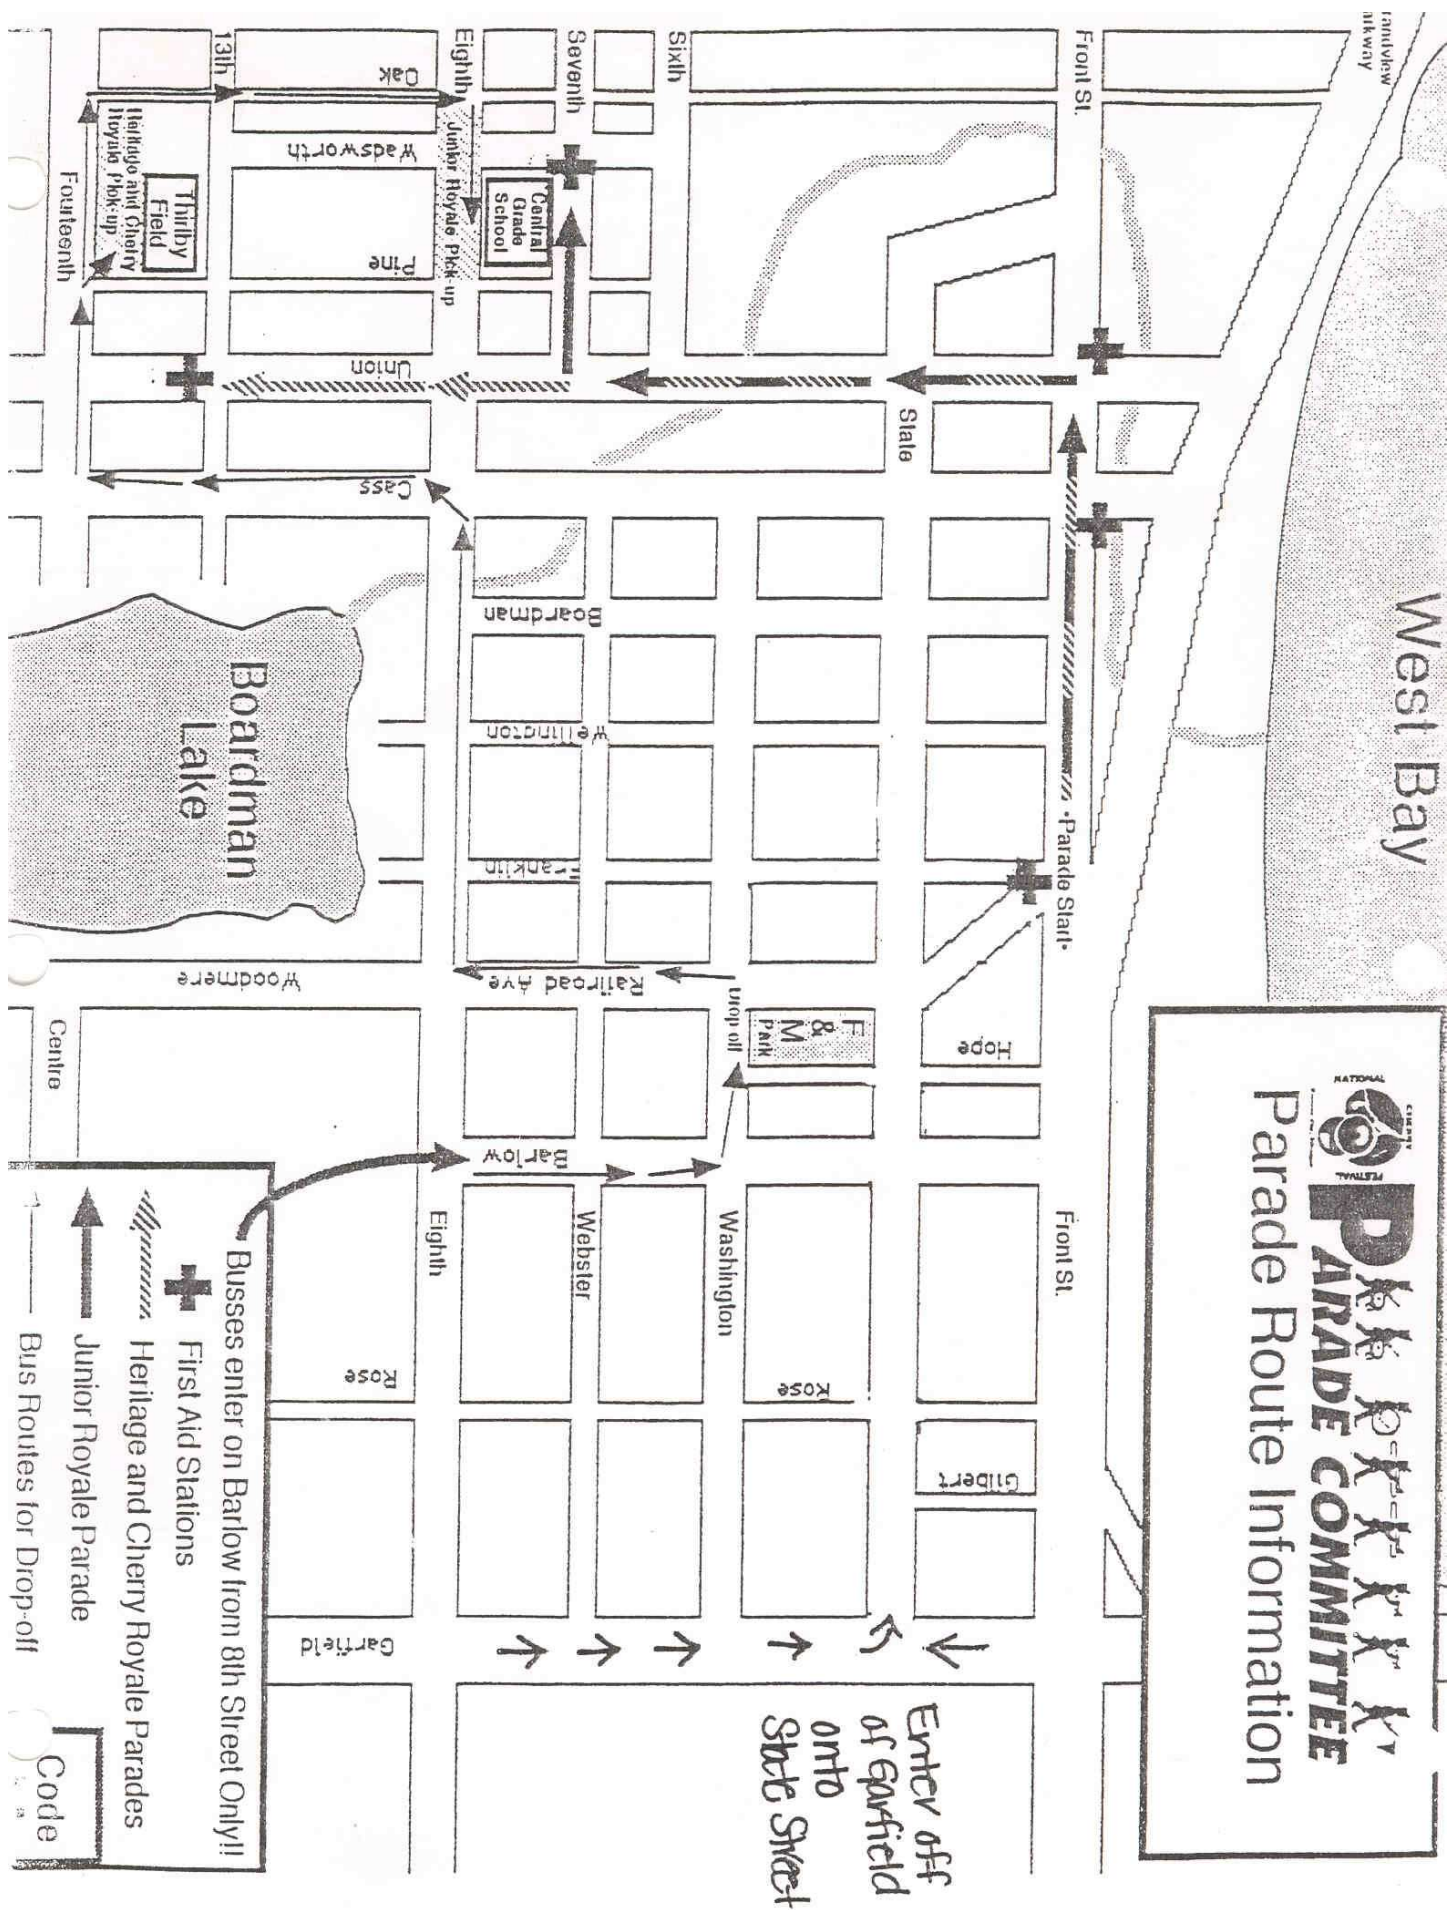

West Bay

NATIONAL PARADE COMMITTEE Parade Route Information

Enter off
of Garfield
onto
State Street

Buses enter on Barlow from 8th Street Only!!

First Aid Stations

Heritage and Cherry Royale Parades

Junior Royale Parade

Bus Routes for Drop-off

Code